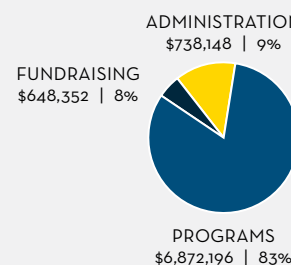

2020 Expenses