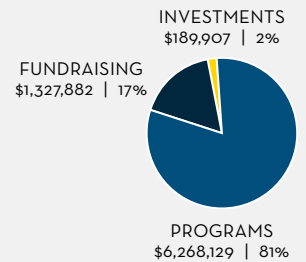

- EYES
- Employment Training and Placement
- Facility Improvements
- COVID-19 Relief
- Medicaid Waiver Services
- Emergency Services

MORE THAN
\$154,000 RAISED

2020 GALAXY OF STARS

Many of our sponsors and donors stepped up and allowed us to leverage their contributions to provide emergency support during the pandemic.

MORE THAN **\$72,000**
 RAISED FOR GAGIVES ON #GIVINGTUESDAY

FINANCIAL HIGHLIGHTS

	2020	2019
Cash and Cash Equivalents	\$1,524,354	\$470,329
Accounts Receivable, Net	643,344	712,070
Other Current Assets	1,081,070	1,068,197
Property and Equipment	2,454,907	2,642,840
Investments	3,336,076	3,355,678
TOTAL ASSETS	\$9,039,751	\$8,249,114
Accounts Payable and Accrued Liabilities	\$522,954	\$287,191
Refundable Advance (PPP Funding)	331,432	
Notes Payable	1,239,210	1,287,041
Net Assets	6,946,155	6,674,882
TOTAL LIABILITIES AND NET ASSETS	\$9,039,751	\$8,249,114
Revenue	\$8,478,011	\$7,769,289
Expenses	\$8,258,696	\$7,696,580
Net	\$219,315	\$72,709

2020 Revenue

2019 Revenue

2020 Expenses

2019 Expenses

THANK YOU TO OUR DONORS FOR YOUR CONTRIBUTIONS THAT ALLOW US TO CHANGE LIVES

DONORS \$25,000 & ABOVE

Cobb County CDBG
McMath Trust
Pat & Gill Clements
Foundation
The Marcus
Foundation, Inc.
The Rich Foundation
The Robert and Polly
Dunn Foundation
The Wells Fargo
Foundation