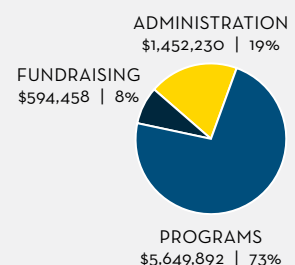

- EYES
- Employment Training and Placement
- Facility Improvements
- COVID-19 Relief
- Medicaid Waiver Services
- Emergency Services

MORE THAN
\$154,000 RAISED

2020 GALAXY OF STARS

Many of our sponsors and donors stepped up and allowed us to leverage their contributions to provide emergency support during the pandemic.

MORE THAN **\$72,000**
 RAISED FOR GAGIVES ON #GIVINGTUESDAY

FINANCIAL HIGHLIGHTS

	2020	2019
Cash and Cash Equivalents	\$1,524,354	\$470,329
Accounts Receivable, Net	643,344	712,070
Other Current Assets	1,081,070	1,068,197
Property and Equipment	2,454,907	2,642,840
Investments	3,336,076	3,355,678
TOTAL ASSETS	\$9,039,751	\$8,249,114
Accounts Payable and Accrued Liabilities	\$522,954	\$287,191
Refundable Advance (PPP Funding)	331,432	
Notes Payable	1,239,210	1,287,041
Net Assets	6,946,155	6,674,882
TOTAL LIABILITIES AND NET ASSETS	\$9,039,751	\$8,249,114
Revenue	\$8,478,011	\$7,769,289
Expenses	\$8,258,696	\$7,696,580
Net	\$219,315	\$72,709

2020 Revenue

2019 Revenue

2020 Expenses

2019 Expenses

THANK YOU TO OUR DONORS FOR YOUR CONTRIBUTIONS THAT ALLOW US TO CHANGE LIVES

DONORS \$25,000 & ABOVE

Cobb County CDBG
McMath Trust
Pat & Gill Clements
Foundation
The Marcus
Foundation, Inc.
The Rich Foundation
The Robert and Polly
Dunn Foundation
The Wells Fargo
Foundation