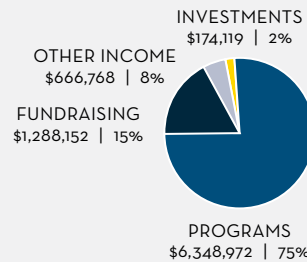

2020 Revenue